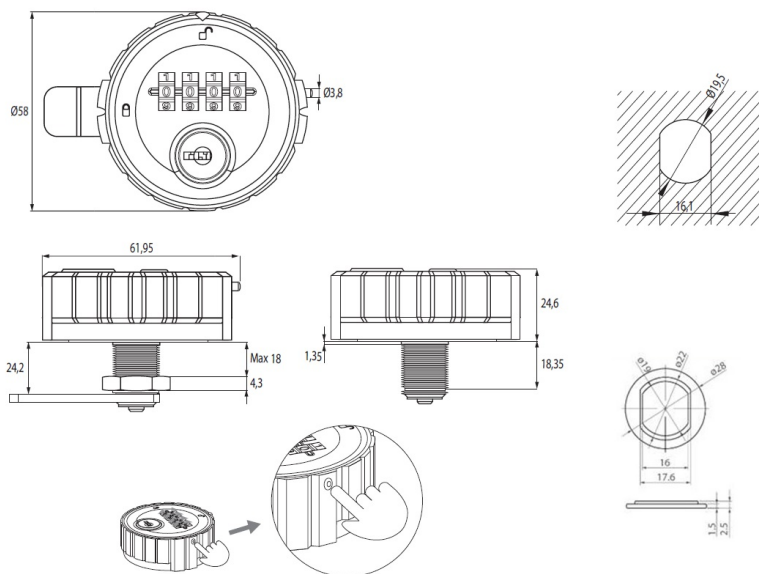

## Description:

Combi. Cam Lock M316,4-Digit,  $\varnothing 60 \times 24 \text{ mm}$ , RH, Zamak, Black,  $\varnothing 19 \times 24 \text{ mm}$  Cylinder, 90DG, Straight Cam, C/E: 45mm, W/Hex Nut, Pre-, Coded 0000, Changing Code By Pressing Metal Pin On Side of, Housing into the Housing in Open Position, Master Code A201, Incl. Hole Size Reduction Washers. From  $\varnothing 22$  to  $\varnothing 19 \text{ mm}$

## Item number:

14.08.291-0

Units	Box	Carton	HS Code	Barcode
Pcs.	1	50	8301300000	
				5704866466349