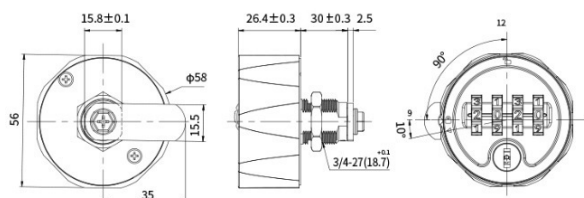

PRODUCT SHEET

Description:

Combi. Cam Lock M500, Private, 4-Digit, $\varnothing 19 \times 30 \text{mm}$, RH, Black Zamak, $\varnothing 56 \times 26,5 \text{mm}$ Housing, 90DG, Straight Cam, C/E:35mm,, W/Hex Nut, Pre-Coded 1111, Changing Code By Turning Lock, Body 10DG Counter Clockwise, Code Finder by use of Master Key, Code #08, With Scramble Function, Door Thickness 0,6-22mm

Item number:

14.08.286-0

Units	Box	Carton	HS Code	Barcode
Pcs.	1	40	8301300000	
				5704866510196

Door thickness: 0.6-22mm

SISO A/S
Mileparken 11
DK-2740 Skovlunde
Denmark
VAT: DK 24786013

Phone +45 45 830 900
www.siso.dk
siso@siso.dk