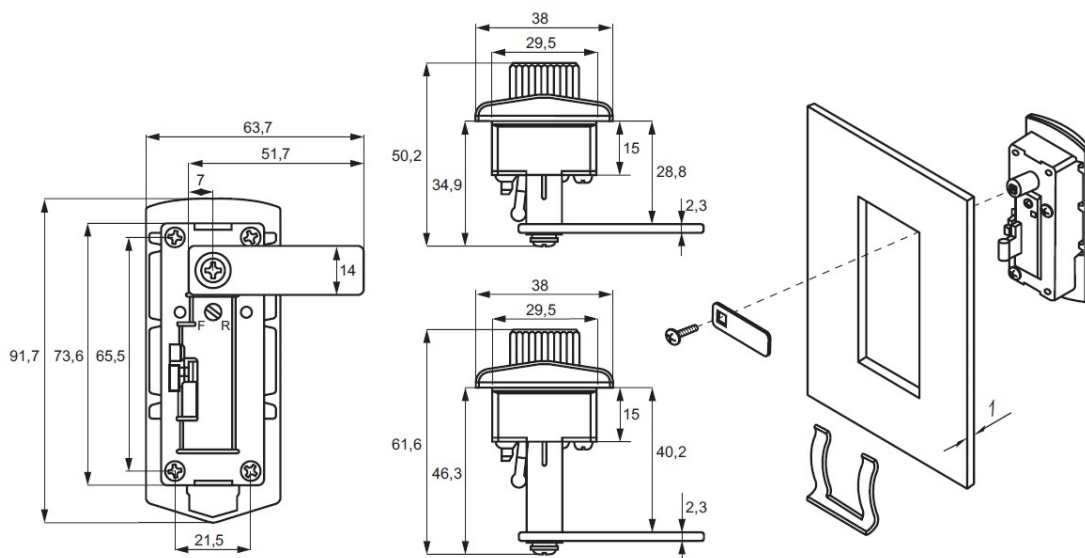

PRODUCT SHEET

Description:

Combi. Cam Lock M238, Zamak NPL, 4-Digit,RH,"Public/Private" Setting but Switch Button, 180DG, Master Key & Decoding, Function, Zamak Housing & Cylinder, W/Hex Nut, Washer,, Clip & Straight Cam Pl. CE: 44,70mm, Master Key System D001,, F/1mm Metal Panel thickness, Vertical Installation

Item number:

14.08.260-0

Units	Box	Carton	HS Code	Barcode
Pcs.	25	50	8301300000	
				5704866045599

SISO A/S

Mileparken 11
DK-2740 Skovlunde
Denmark
VAT: DK 24786013

Phone +45 45 830 900

www.siso.dk
siso@siso.dk