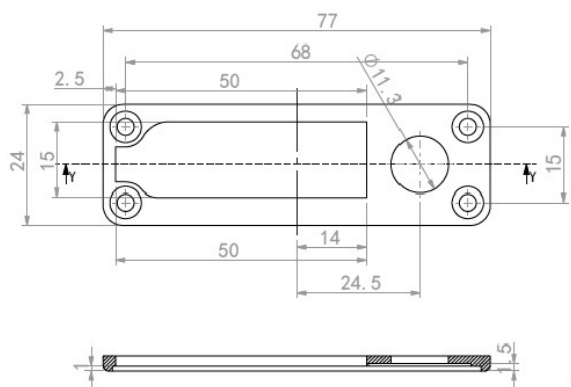

PRODUCT SHEET

Description:

Back Plate, Black Plastic, F/Lock M906 & M901, F/Wood, W/4 Screws (ø3 x 20 mm & 4 Screws in ø3 x 16 mm), F/Wood, Thickness, 14 - 19 mm, Size: 77x24x3mm

Item number:

14.08.245-9

Units	Box	Carton	HS Code	Barcode
Pcs.	50	500	3926300090	
				5704866500258