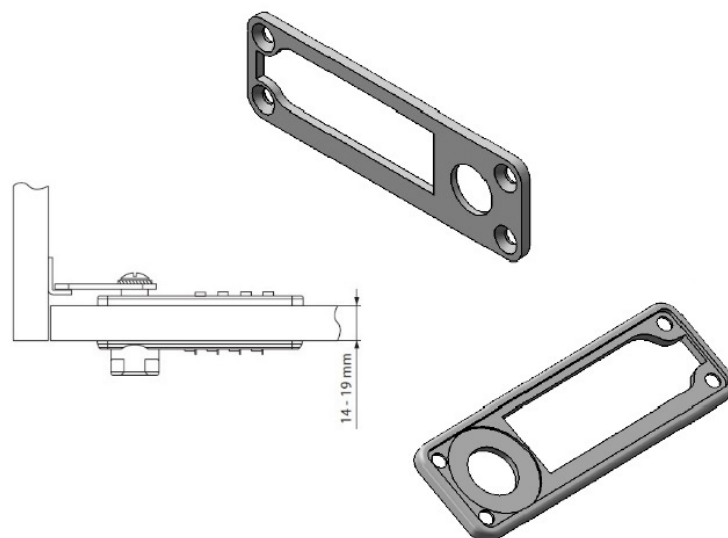

PRODUCT SHEET

Description:

Back Plate, Black Plastic, F/Lock M906 & M901, F/Wood, W/4 Screws (ø3 x 20 mm & 4 Screws in ø3 x 16 mm), F/Wood, Thickness, 14 - 19 mm, Size: 77x24x3mm

Item number:

14.08.245-9

Units	Box	Carton	HS Code	Barcode
Pcs.	50	500	3926300090	
				5704866500258