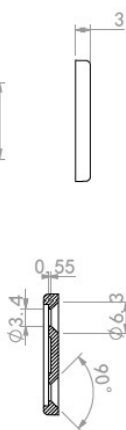

PRODUCT SHEET

Description:

Back Plate, Black Plastic, F/Lock M906 & M901, F/Wood, W/4 Screws (ø3 x 20 mm & 4 Screws in ø3 x 16 mm), F/Wood, Thickness, 14 - 19 mm, Size: 77x24x3mm

Item number:

14.08.245-9

Units	Box	Carton	HS Code	Barcode
Pcs.	50	500	3926300090	
				5704866500258