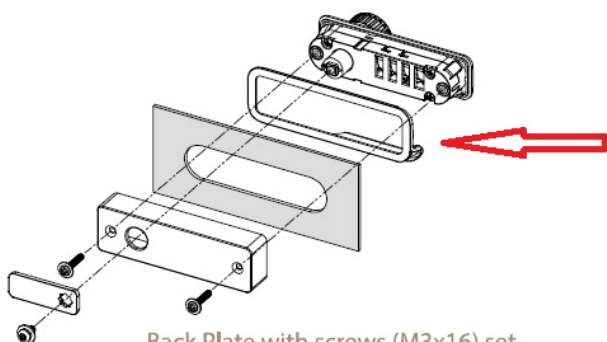

# PRODUCT SHEET

**Description:**

Pull Handle, Black Plastic, F/Lock M3001/M3002

**Item number:**

14.08.238-0

Units	Box	Carton	HS Code	Barcode
Pcs.			3926300090	 5704866045506

Back Plate with screws (M3x16) set

Screw 8 : M4x8