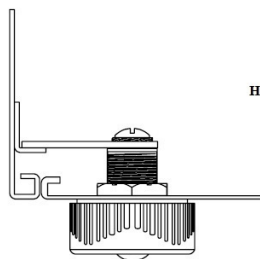

PRODUCT SHEET

Description:

Combi. Cam Lock "Jacks", 90DG, LH, $\varnothing 19 \times 30$ mm, BLK, Cam A04

Item number:

14.08.220-5

Units	Box	Carton	HS Code	Barcode
Pcs.	10	100	8301300000	
				5704866498951

HOLE SIZE FOR RIGHT/LEFT

HOLE SIZE FOR 180 DG TURN

Core turn direction

LEFT OR RIGHT - 90 DEGREE TURN

180 DEGREE TURN

EACH LOCKS TURNING DIRECTION CAN BE MODIFIED. THE TURNING DIRECTION IS DETERMINED BY THE POSITION OF A SMALL PIN/KNOB INSIDE THE LOCK.