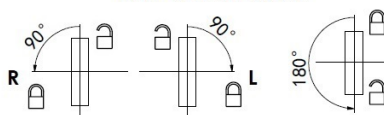

PRODUCT SHEET

Description:

Combi. Cam Lock "Jacks", 90DG, LH, $\varnothing 19 \times 30$ mm, BLK, Cam A04

Item number:

14.08.220-5

Units	Box	Carton	HS Code	Barcode
Pcs.	10	100	8301300000	
				5704866498951

HOLE SIZE FOR RIGHT/LEFT

HOLE SIZE FOR 180 DG TURN

Core turn direction

LEFT OR RIGHT - 90 DEGREE TURN

180 DEGREE TURN

EACH LOCKS TURNING DIRECTION CAN BE MODIFIED. THE TURNING DIRECTION IS DETERMINED BY THE POSITION OF A SMALL PIN/KNOB INSIDE THE LOCK.