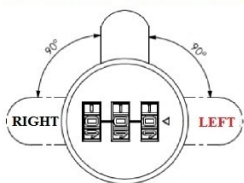

HOLE SIZE FOR RIGHT/LEFT

HOLE SIZE FOR 180 DG TURN

Core turn direction

LEFT OR RIGHT - 90 DEGREE TURN

180 DEGREE TURN

EACH LOCKS TURNING DIRECTION CAN BE MODIFIED. THE TURNING DIRECTION IS DETERMINED BY THE POSITION OF A SMALL PIN/KNOB INSIDE THE LOCK.