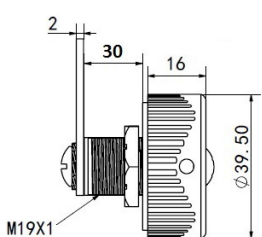

PRODUCT SHEET

Description:

Combi. Cam Lock "Jacks", 90DG, LH, $\varnothing 19 \times 30$ mm, BLK, Cam A04

Item number:

14.08.220-5

Units	Box	Carton	HS Code	Barcode
Pcs.	10	100	8301300000	
				5704866498951

HOLE SIZE FOR RIGHT/LEFT

HOLE SIZE FOR 180 DG TURN

Core turn direction

LEFT OR RIGHT - 90 DEGREE TURN

180 DEGREE TURN

EACH LOCKS TURNING DIRECTION CAN BE MODIFIED. THE TURNING DIRECTION IS DETERMINED BY THE POSITION OF A SMALL PIN/KNOB INSIDE THE LOCK.