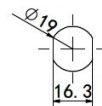

PRODUCT SHEET

Description:

Combi. Cam Lock "Jacks", 90DG, LH, $\varnothing 19 \times 30$ mm, BLK, Cam A04

Item number:

14.08.220-5

Units	Box	Carton	HS Code	Barcode
Pcs.	10	100	8301300000	
				5704866498951

HOLE SIZE FOR RIGHT/LEFT

HOLE SIZE FOR 180 DG TURN

Core turn direction

LEFT OR RIGHT - 90 DEGREE TURN

180 DEGREE TURN

EACH LOCKS TURNING DIRECTION CAN BE MODIFIED. THE TURNING DIRECTION IS DETERMINED BY THE POSITION OF A SMALL PIN/KNOB INSIDE THE LOCK.