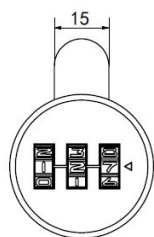

PRODUCT SHEET

Description:

Combi. Cam Lock "Jacks", 90DG, LH, $\varnothing 19 \times 30$ mm, BLK, Cam A04

Item number:

14.08.220-5

Units	Box	Carton	HS Code	Barcode
Pcs.	10	100	8301300000	
				5704866498951

HOLE SIZE FOR RIGHT/LEFT

HOLE SIZE FOR 180 DG TURN

Core turn direction

LEFT OR RIGHT - 90 DEGREE TURN

180 DEGREE TURN

EACH LOCKS TURNING DIRECTION CAN BE MODIFIED. THE TURNING DIRECTION IS DETERMINED BY THE POSITION OF A SMALL PIN/KNOB INSIDE THE LOCK.