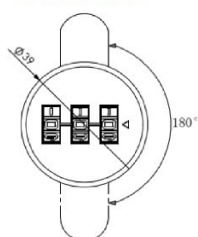

PRODUCT SHEET

Description:

Combi. Cam Lock "Jacks", 90DG, LH, $\varnothing 19 \times 30$ mm, BLK, Cam A04

Item number:

14.08.220-5

Units	Box	Carton	HS Code	Barcode
Pcs.	10	100	8301300000	
				5704866498951

HOLE SIZE FOR RIGHT/LEFT

HOLE SIZE FOR 180 DG TURN

Core turn direction

LEFT OR RIGHT - 90 DEGREE TURN

180 DEGREE TURN

EACH LOCKS TURNING DIRECTION CAN BE MODIFIED. THE TURNING DIRECTION IS DETERMINED BY THE POSITION OF A SMALL PIN/KNOB INSIDE THE LOCK.