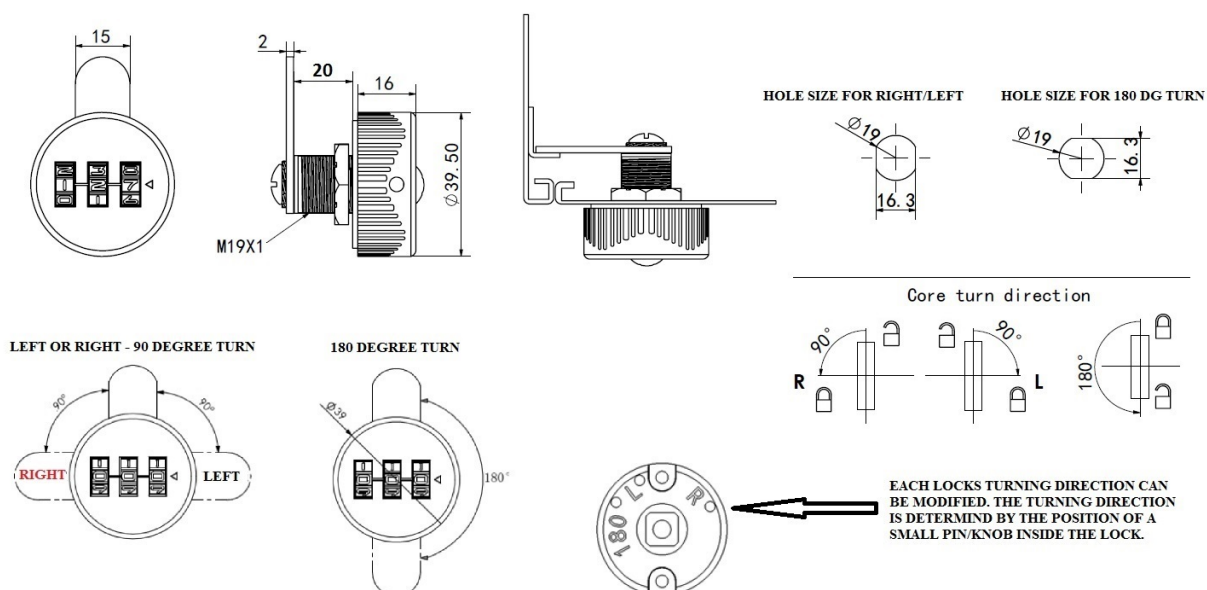

PRODUCT SHEET

Description:

Combi. Cam Lock "Jacks", 90DG, RH, $\varnothing 19 \times 20$ mm, CPL, Cam A04

Item number:

14.08.213-0

Units	Box	Carton	HS Code	Barcode
Pcs.	10	100	8301300000	
5704866498722				

HØJRE

RIGHT

EACH LOCKS TURNING DIRECTION CAN BE MODIFIED. THE TURNING DIRECTION IS DETERMINED BY THE POSITION OF A SMALL PIN/KNOB INSIDE THE LOCK.

SISO A/S

Mileparken 11
DK-2740 Skovlunde
Denmark
VAT: DK 24786013