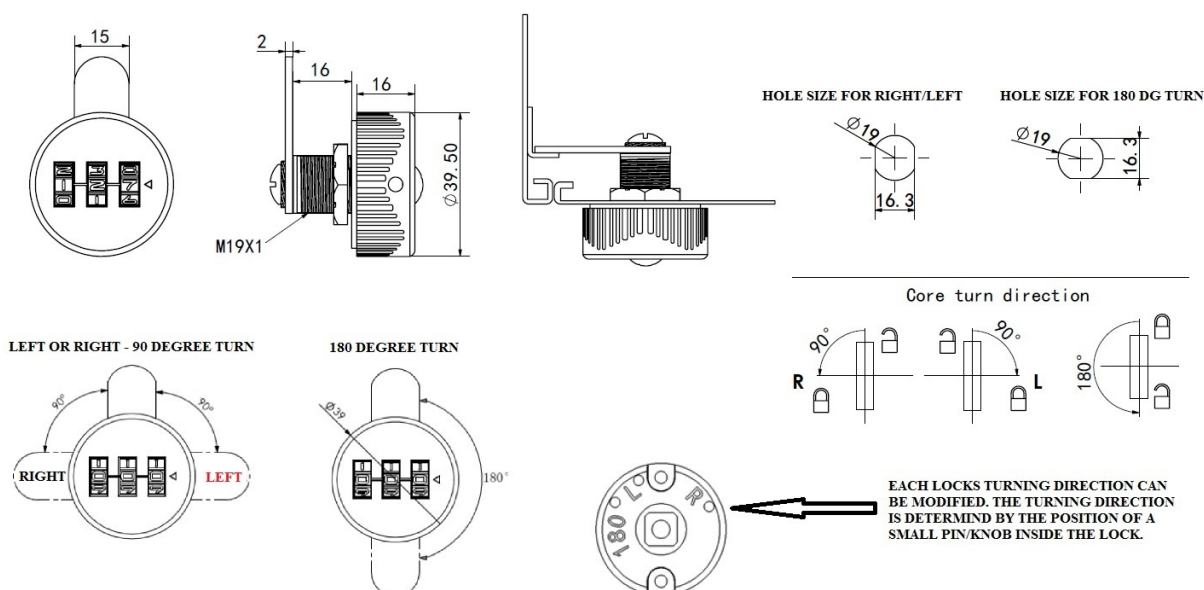

PRODUCT SHEET

Description:

Combi. Cam Lock "Jacks", 90DG, LH, $\varnothing 19 \times 16 \text{mm}$, CPL, Cam A04

Item number:

14.08.210-5

Units	Box	Carton	HS Code	Barcode
Pcs.	10	100	8301300000	
				5704866498883