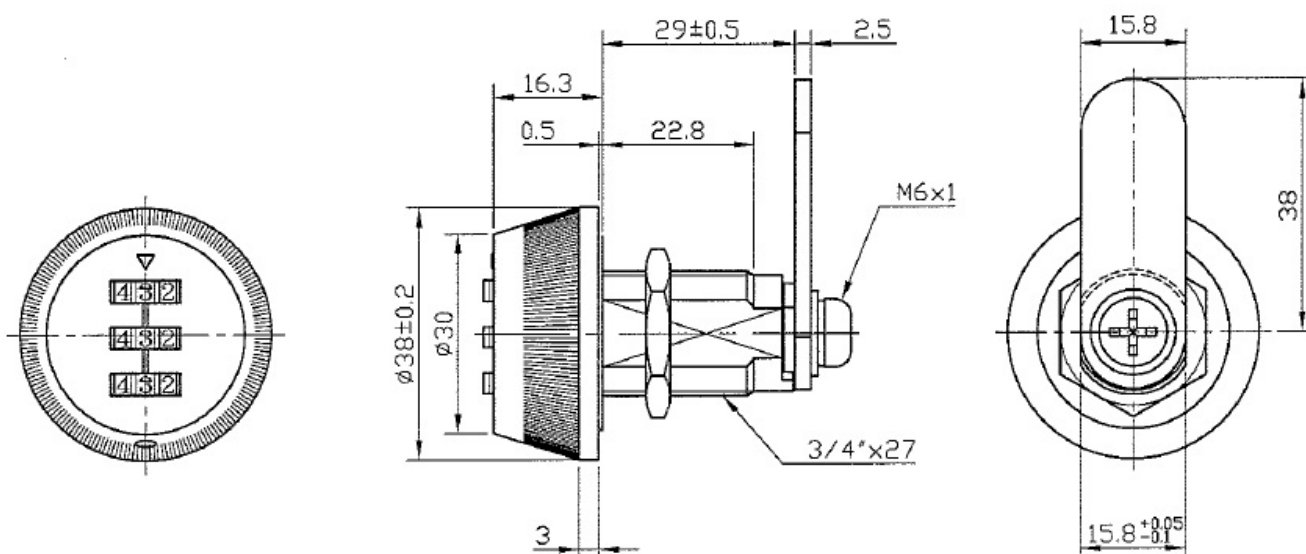

## Description:

Combi. Cam Lock "Dome", 90DG,  $\varnothing 19 \times 29$ mm CPL, Straight Cam Centre To Edge 38mm, Universal - Left & Right in one Lock

## Item number:

14.08.202-0

| Units | Box | Carton | HS Code    | Barcode   |
|-------|-----|--------|------------|---|
| Pcs.  | 15  | 75     | 8301300000 | <br>5704866045292 |