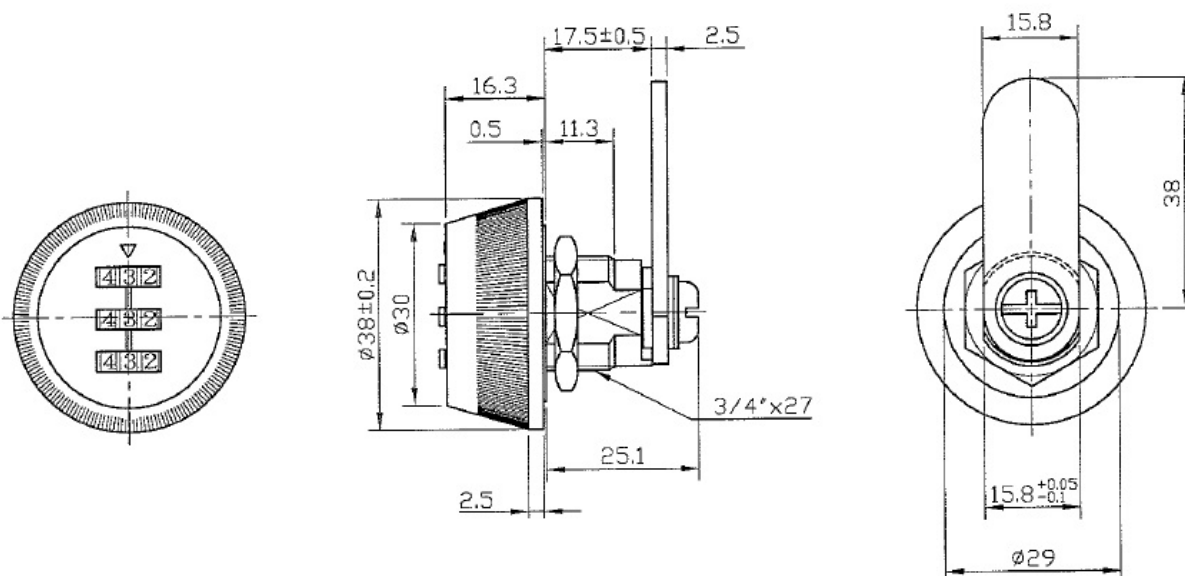

PRODUCT SHEET

Description:

Combi. Cam Lock "Dome", 90DG, $\varnothing 19 \times 17.5 \text{ mm}$, CPL, Straight Cam Centre To Edge 38mm, Universal - Left & Right in one Lock

Item number:

14.08.200-0

Units	Box	Carton	HS Code	Barcode
Pcs.	20	100	8301300000	 5704866045278