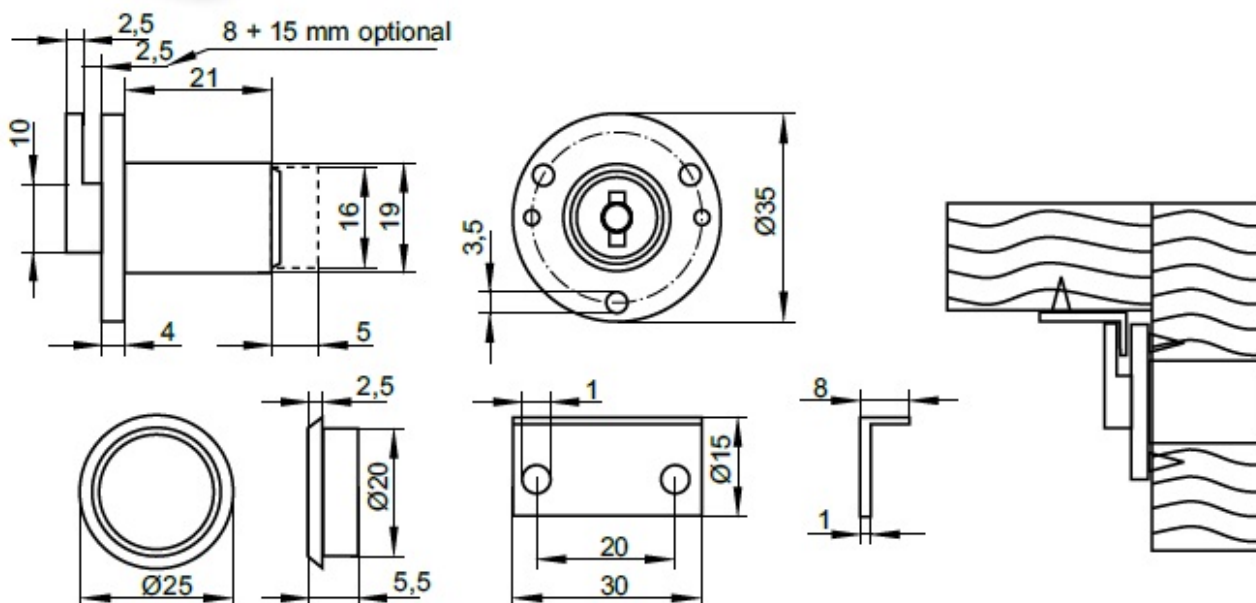

PRODUCT SHEET

Description:

Flap Lock 9411, $\varnothing 19 \times 20$ mm, BPL, CK SISO, W/Rosette & Striker

Item number:

14.07.107-0

Units	Box	Carton	HS Code	Barcode
Pcs.	12	240	8301300000	
				5704866044622

SISO A/S

Mileparken 11
DK-2740 Skovlunde
Denmark
VAT: DK 24786013

Phone +45 45 830 900

www.siso.dk
siso@siso.dk

Danske Bank
Nytorv Branch
Copenhagen
SWIFT: DABADKKK

Account no.
4180 3112 112936
IBAN Account
DK7230003112112936