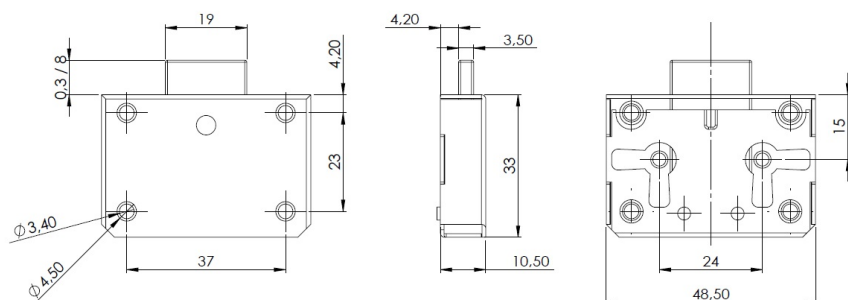

PRODUCT SHEET

Description:

Box Lock 2110 Bronze Pl, 15mm Backset (48x33mm), Without Key

Item number:

14.06.214-1

Units	Box	Carton	HS Code	Barcode
Pcs.	200	400	8301300000	
				5704866479349

SISO A/S

Mileparken 11
DK-2740 Skovlunde
Denmark
VAT: DK 24786013