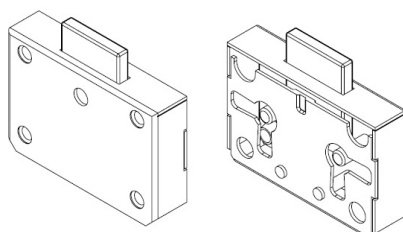

PRODUCT SHEET

Description:

Box Lock 2110 Bronze Pl, 15mm Backset (48x33mm), Without Key

Item number:

14.06.214-1

Units	Box	Carton	HS Code	Barcode
Pcs.	200	400	8301300000	
				5704866479349

SISO A/S

Mileparken 11
DK-2740 Skovlunde
Denmark
VAT: DK 24786013