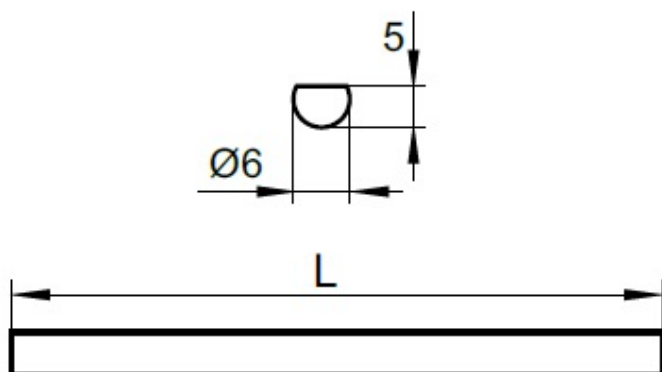

## PRODUCT SHEET

**Description:**

Locking Bar  $\varnothing 6\text{mm} \times 1200\text{mm}$ , Steel, Nickel Plated

**Item number:**

14.05.725-2

Units	Box	Carton	HS Code	Barcode
Pcs.	2	60	8301600090	 5704866484213

# 14.05.720	1000 mm Nickel Plated
# 14.05.723	1000 mm Brass Plated
# 14.05.724	1000 mm Bronze Plated
# 14.05.725	1200 mm Nickel Plated
# 14.05.729	1500 mm Nickel Plated
# 14.05.730	1500 mm Bronze Plated
# 14.05.735	2000 mm Nickel Plated