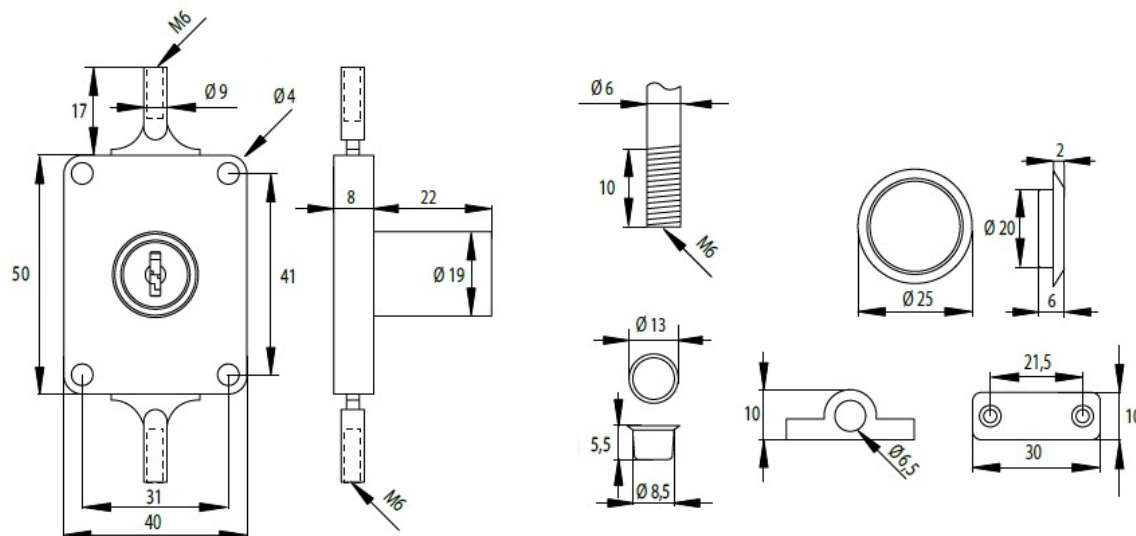

## Description:

Pasquil Lock 7080/19, NPL,  $\varnothing 19 \times 22 \text{mm}$ , 2 Way, CK SISO, With Accessories, No Bars

## Item number:

14.05.300-1

Units	Box	Carton	HS Code	Barcode
Pcs.	12	120	8301300000	
				5704866043335