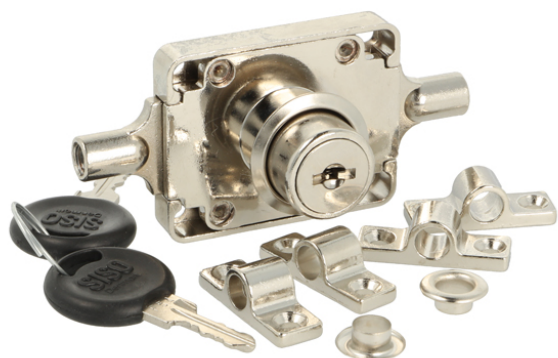

PRODUCT SHEET

Description:

Pasquil Lock 7080/19, NPL, $\varnothing 19 \times 22 \text{mm}$, 2 Way, CK SISO, With Accessories, No Bars

Item number:

14.05.300-1

Units	Box	Carton	HS Code	Barcode
Pcs.	12	120	8301300000	
				5704866043335

SISO A/S

Mileparken 11
DK-2740 Skovlunde
Denmark
VAT: DK 24786013

Phone +45 45 830 900

www.siso.dk
siso@siso.dk

Danske Bank
Nytorv Branch
Copenhagen
SWIFT: DABADKKK

Account no.
4180 3112 112936
IBAN Account
DK7230003112112936