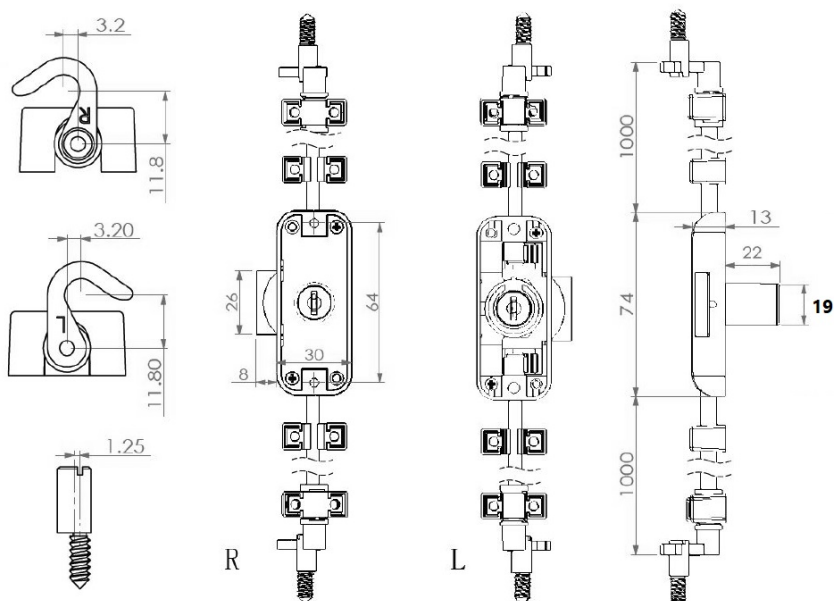

PRODUCT SHEET

Description:

Rotary Bar Lock 922, $\varnothing 19 \times 22 \text{mm}$, RH, BLK, CK SISO, KA D20, No Bars But W/Nickel Pl. Accessories, 3-way, 15mm Backset

Item number:

14.05.287-0

Units	Box	Carton	HS Code	Barcode
Pcs.	8	80	8301300000	
				5704866043243