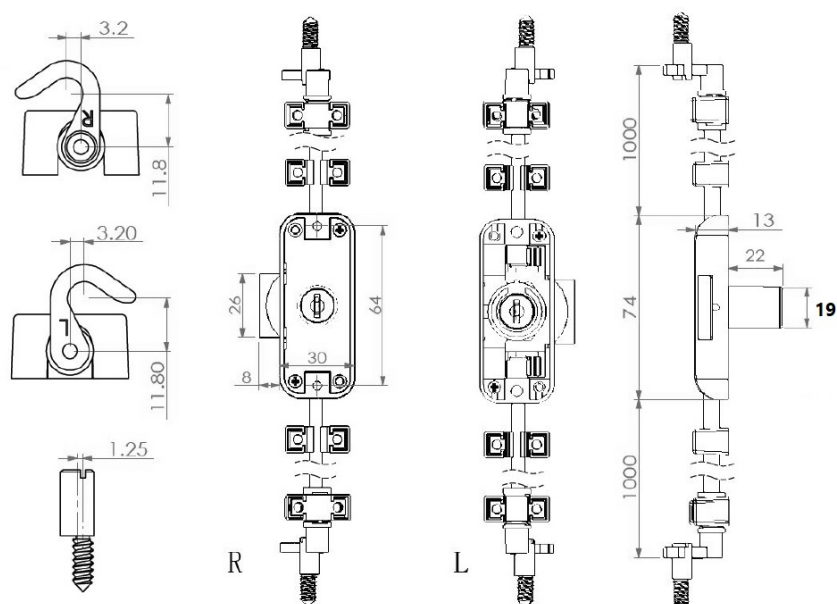

PRODUCT SHEET

Description:

Rotary Bar Lock MIC922S, $\varnothing 19 \times 22 \text{mm}$, RH,NPL,#01,Snake CK SISO, No Bars But With Accessories, 3-way, 15mm Backset

Item number:

14.05.278-0

Units	Box	Carton	HS Code	Barcode
Pcs.	10	100	8301300000	
				5704866463157