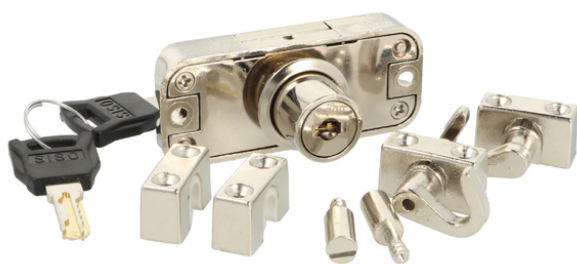

PRODUCT SHEET

Description:

Rotary Bar Lock MIC922S, $\varnothing 19 \times 22 \text{mm}$, RH,NPL,#01,Snake CK SISO, No Bars But With Accessories, 3-way, 15mm Backset

Item number:

14.05.278-0

Units	Box	Carton	HS Code	Barcode
Pcs.	10	100	8301300000	
				5704866463157