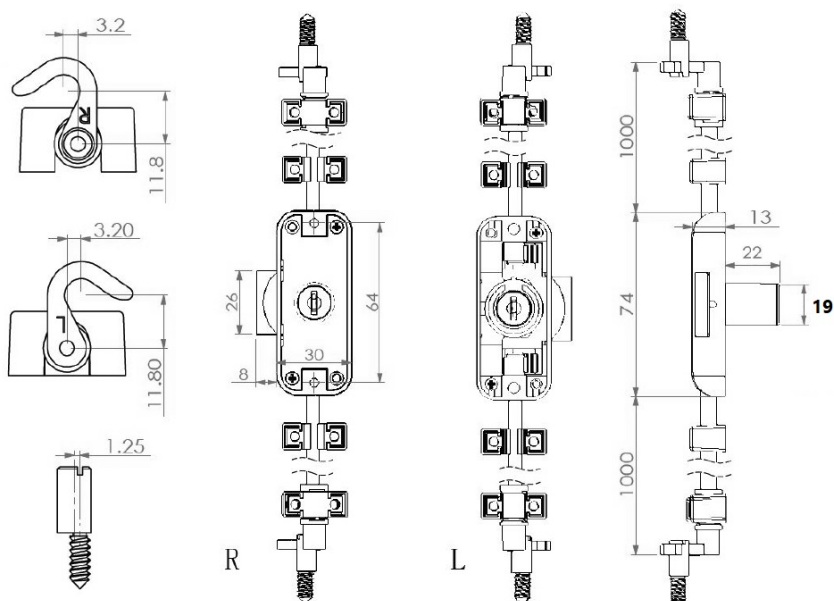

## Description:

Rotary Bar Lock MIC-922,  $\varnothing 19 \times 22 \text{mm}$ , RH, NPL, #J12, HCK SISO, No Bars But With Accessories, 3-way, 15mm Backset

## Item number:

14.05.276-0

Units	Box	Carton	HS Code	Barcode
Pcs.	10	100	8301300000	
				5704866043021