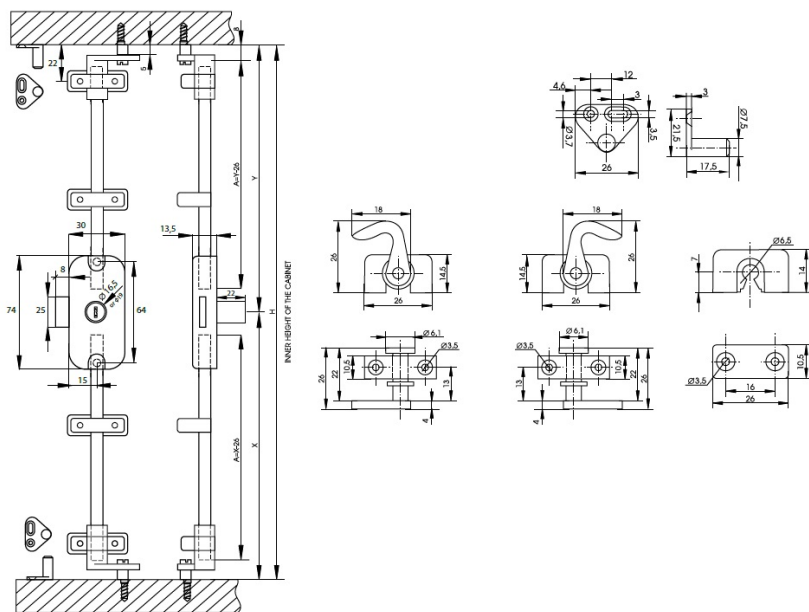

PRODUCT SHEET

Description:

Rotary Bar Lock M922,ø16,5x22mm,LH,NPL,HCK SISO,W/Triangular Bolt, 3-Way, 15mm Backset, W/Accessories, No Bar, J#11

Item number:

14.05.269-2

Units	Box	Carton	HS Code	Barcode
Pcs.	10	100	8301300000	 5704866042901