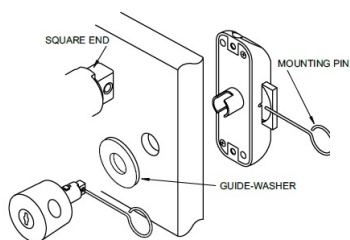

PRODUCT SHEET

Description:

Rotary Bar Lock 924 W/Knob, BPL, CK SISO, No Bars, W/Accessories

Item number:

14.05.236-0

Units	Box	Carton	HS Code	Barcode
Pcs.	10	100	8301300000	
				5704866042772

SISO A/S

Mileparken 11
DK-2740 Skovlunde
Denmark
VAT: DK 24786013

Phone +45 45 830 900

www.siso.dk
siso@siso.dk

Danske Bank
Nytorv Branch
Copenhagen
SWIFT: DABADKKK

Account no.
4180 3112 112936
IBAN Account
DK7230003112112936