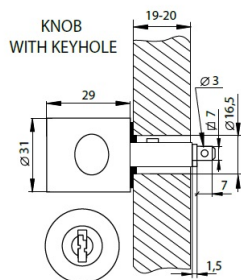

## Description:

Rotary Bar Lock 924 W/Knob, BPL, CK SISO, No Bars, W/Accessories

## Item number:

14.05.236-0

Units	Box	Carton	HS Code	Barcode
Pcs.	10	100	8301300000	
				5704866042772