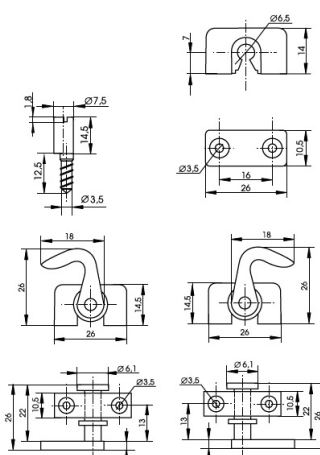

## Description:

Rotary Bar Lock 924 W/Knob, BPL, CK SISO, No Bars, W/Accessories

## Item number:

14.05.236-0

Units	Box	Carton	HS Code	Barcode
Pcs.	10	100	8301300000	
				5704866042772