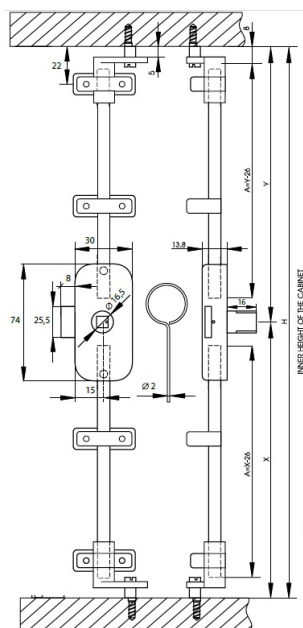

## Description:

Rotary Bar Lock 924 W/Knob, BPL, CK SISO, No Bars, W/Accessories

## Item number:

14.05.236-0

Units	Box	Carton	HS Code	Barcode
Pcs.	10	100	8301300000	
				5704866042772