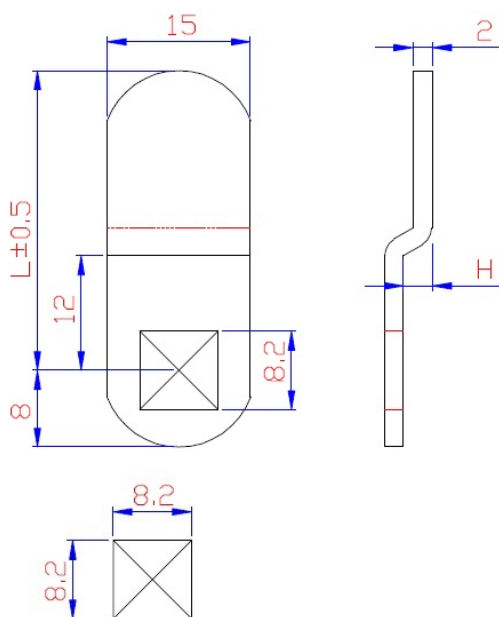

PRODUCT SHEET

Description:

Cam No. A42 F/1900 & 5250 Series, Cranked 6mm,C/E 30mm

Item number:

14.04.742-0

Units	Box	Carton	HS Code	Barcode
Pcs.	1	400	8301600090	
				5704866454414

CODE	L	H
A41	25	4
A42	30	4
A43	35	4
A44	40	4
A45	45	4
A46	50	4