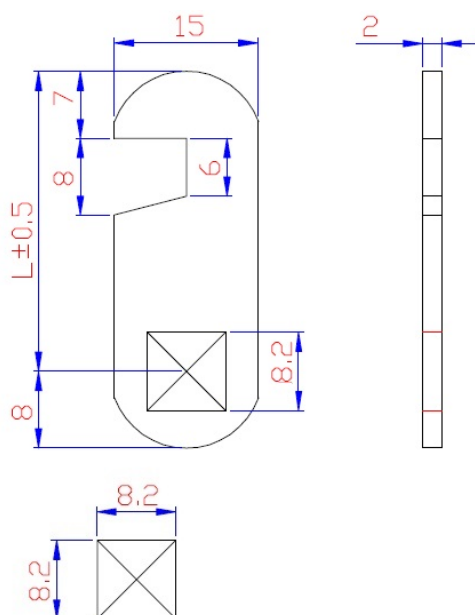

PRODUCT SHEET

Description:

Cam No. A07 F/1900 & 5250 Series, Straight Hook Cam C/E 25mm

Item number:

14.04.707-0

Units	Box	Carton	HS Code	Barcode
Pcs.	1	400	8301600090	 5704866454247

CODE	L
A07	25
A08	30
A09	40
A10	50