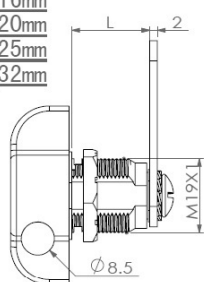

## Description:

Padlockable Cam Lock #300L, 90DG,  $\varnothing 19 \times 32$ mm, Black, Cam A04, Straight C/E: 40 mm, NO Anti Rotating Plate

## Item number:

14.04.589-6

Units	Box	Carton	HS Code	Barcode
Pcs.	15	150	8301300000	
				5704866517331

L: 16mm  
20mm  
25mm  
32mm

Standard fixing hole - metal

Fixing hole - wood

According to Cam model