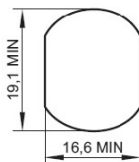

## Description:

Padlockable Cam Lock #300L, 90DG,  $\varnothing 19 \times 32$ mm, Black, Cam A04, Straight C/E: 40 mm, NO Anti Rotating Plate

## Item number:

14.04.589-6

Units	Box	Carton	HS Code	Barcode
Pcs.	15	150	8301300000	
				5704866517331

L: 16mm  
20mm  
25mm  
32mm

Standard fixing hole - metal

Fixing hole - wood

According to Cam model