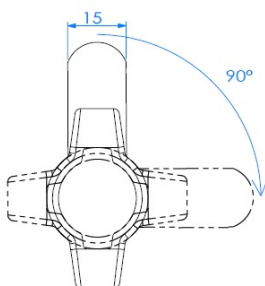

## Description:

Padlockable Cam Lock #300L, 90DG,  $\varnothing 19 \times 32$ mm, Black, Cam A04, Straight C/E: 40 mm, NO Anti Rotating Plate

## Item number:

14.04.589-6

Units	Box	Carton	HS Code	Barcode
Pcs.	15	150	8301300000	
				5704866517331

L: 16mm  
20mm  
25mm  
32mm

Standard fixing hole - metal

Fixing hole - wood

According to Cam model