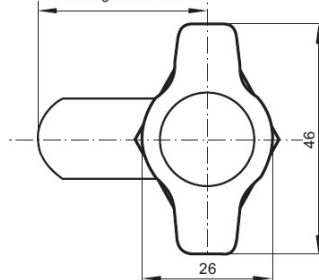

## Description:

Padlockable Cam Lock #300L, 90DG,  $\varnothing 19 \times 32$ mm, Black, Cam A04, Straight C/E: 40 mm, NO Anti Rotating Plate

## Item number:

14.04.589-6

Units	Box	Carton	HS Code	Barcode
Pcs.	15	150	8301300000	
				5704866517331

L: 16mm  
20mm  
25mm  
32mm

Standard fixing hole - metal

Fixing hole - wood

According to Cam model