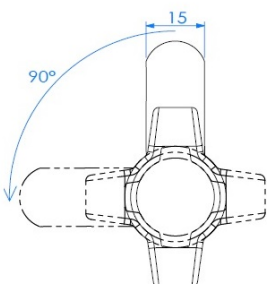

## Description:

Padlockable Cam Lock #300R, 90DG,  $\varnothing 19 \times 25$ mm, Black, Cam 3, Straight C/E:29,5mm, NO Anti Rotating Plate, W/Hex Nut

## Item number:

14.04.587-9

Units	Box	Carton	HS Code	Barcode
Pcs.	20	200	8301300000	
				5704866042215

L: 16mm  
20mm  
25mm  
32mm

Standard fixing hole - metal      Fixing hole - wood