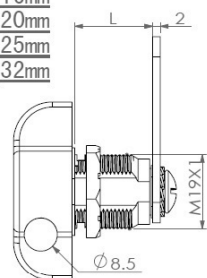

## Description:

Padlockable Cam Lock #300R, 90DG,  $\varnothing 19 \times 25$ mm, Black, Cam 3, Straight C/E:29,5mm, NO Anti Rotating Plate, W/Hex Nut

## Item number:

14.04.587-9

Units	Box	Carton	HS Code	Barcode
Pcs.	20	200	8301300000	
				5704866042215

L: 16mm  
20mm  
25mm  
32mm

Standard fixing hole - metal      Fixing hole - wood