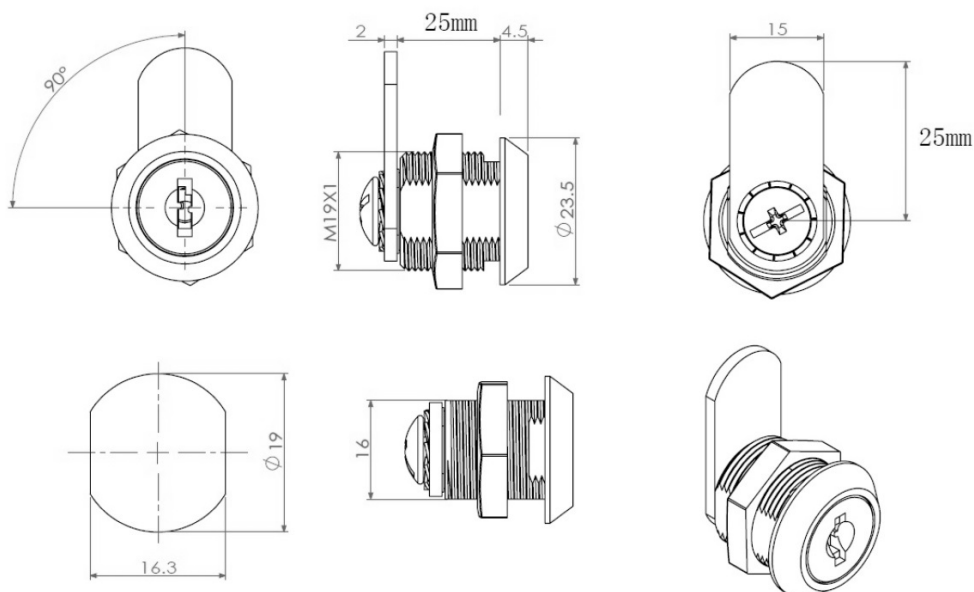

PRODUCT SHEET

Description:

Cam Lock M1925S, 90DG, Cam No. A01, Black, Snake MK SISO, #01 With Full Thread, Master Key System #01

Item number:

14.04.497-5

Units	Box	Carton	HS Code	Barcode
Pcs.	20	200	8301300000	
				5704866515269