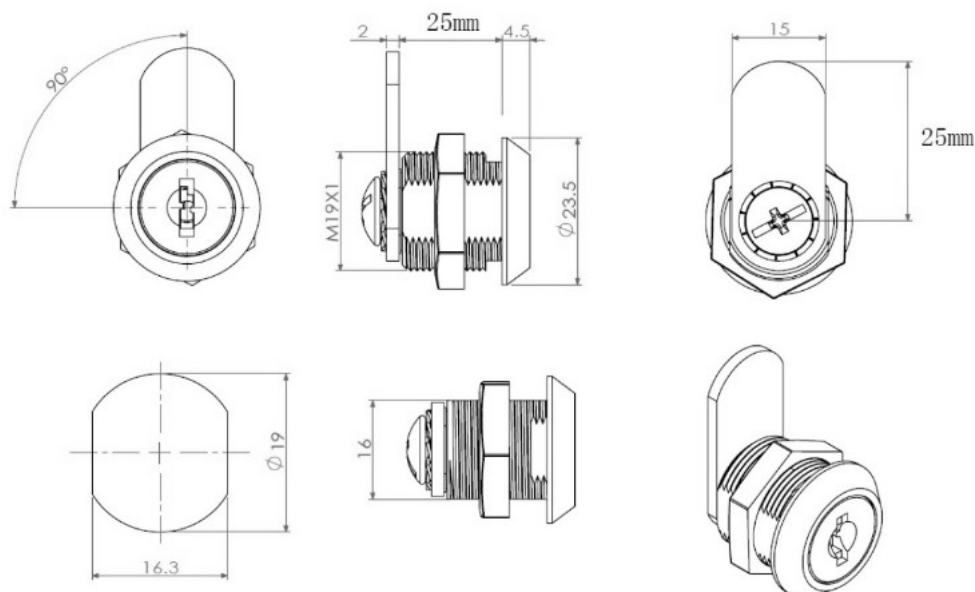

## Description:

Cam Lock MIC1925S, 90DG, Cam No. A01,CPL,Snake CK SISO,#01 NOT with Full Thread

## Item number:

14.04.496-0

Units	Box	Carton	HS Code	Barcode
Pcs.	12	240	8301300000	
				5704866041997