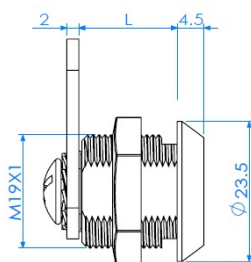

PRODUCT SHEET

Description:

Cam Lock MIC1925, 90DG, Cam No. A01, CPL, CK SISO, #J11

Item number:

14.04.495-0

Units	Box	Carton	HS Code	Barcode
Pcs.	30	300	8301300000	
				5704866041980

L1=16mm
L2=20mm
L3=25mm
L4=30mm