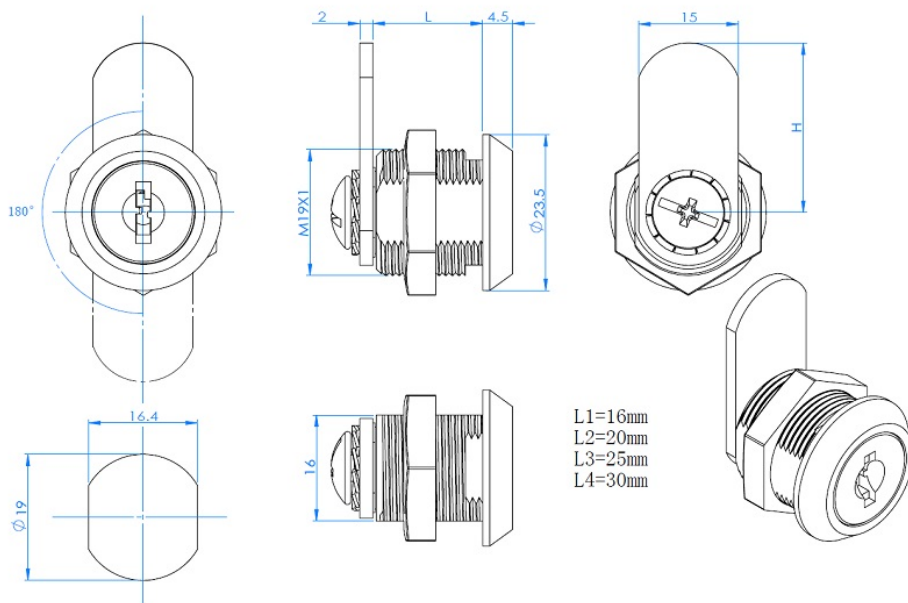

PRODUCT SHEET

Description:

Cam Lock 1925, 180DG, CPL, Cam A06, W/3 CK SISO,W/1 L-Shaped Striking Plate

Item number:

14.04.494-0

Units	Box	Carton	HS Code	Barcode
Pcs.	25	250	8301300000	
				5704866041973

SISO A/S
Mileparken 11
DK-2740 Skovlunde
Denmark
VAT: DK 24786013