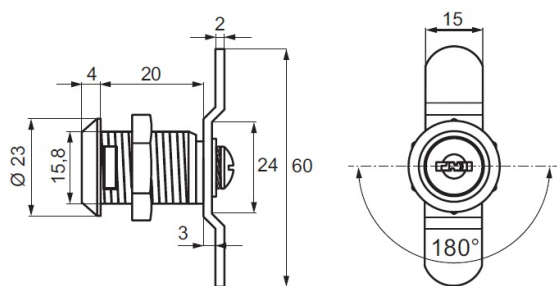

## Description:

Cam Lock M1920, 180DG, Cam 138, "Cashier Desk", CPL, CK SISO Key Pull Out at 3 Positions. 6,9 & 12 O'Clock, Master Key, System J#11

## Item number:

14.04.487-5

Units	Box	Carton	HS Code	Barcode
Pcs.	30	300	8301300000	
				5704866041881

Fixing hole