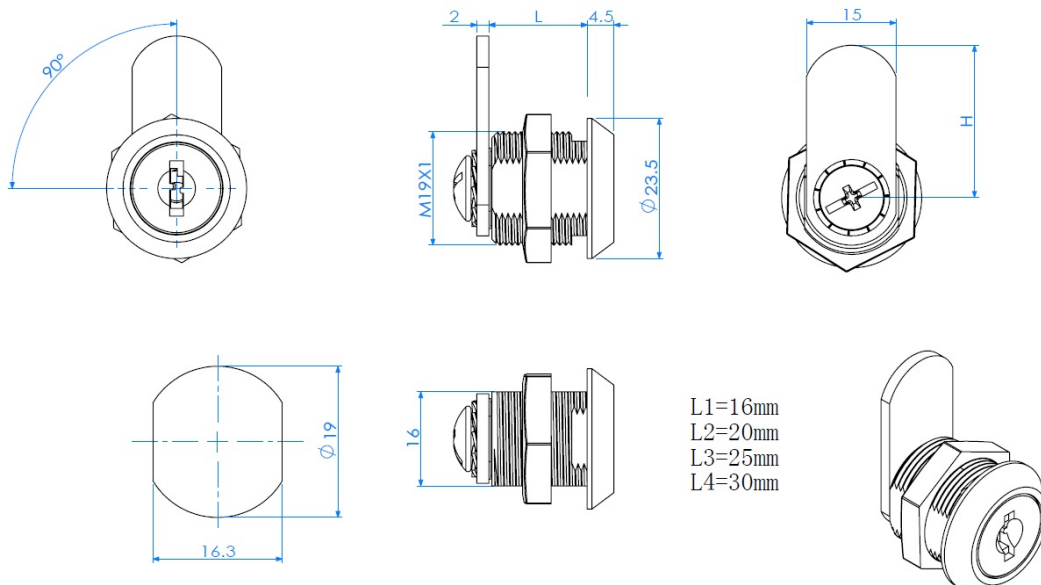

PRODUCT SHEET

Description:

Cam Lock 1916, 90DG, Black Anodized, Cam No. A01, CK SISO

Item number:

14.04.472-0

Units	Box	Carton	HS Code	Barcode
Pcs.	12	240	8301300000	
				5704866041706

SISO A/S

Mileparken 11
DK-2740 Skovlunde
Denmark
VAT: DK 24786013