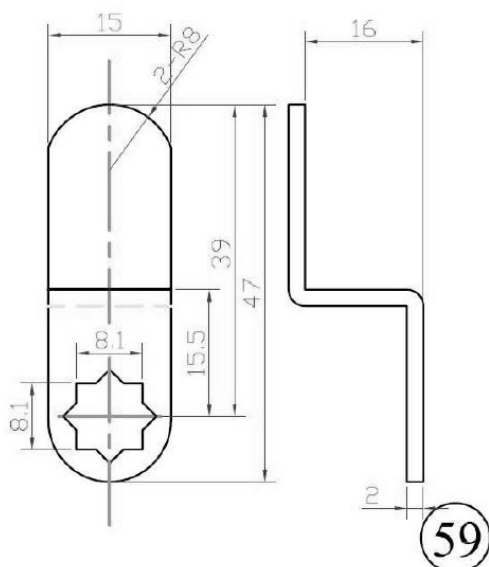

PRODUCT SHEET

Description:

Cam No. 59 For 1900 Series, Cranked 16mm, 39mm C/E

Item number:

14.04.299-5

Units	Box	Carton	HS Code	Barcode
Pcs.	260	2600	8301600090	
				5704866041300

SISO A/S

Mileparken 11
DK-2740 Skovlunde
Denmark
VAT: DK 24786013