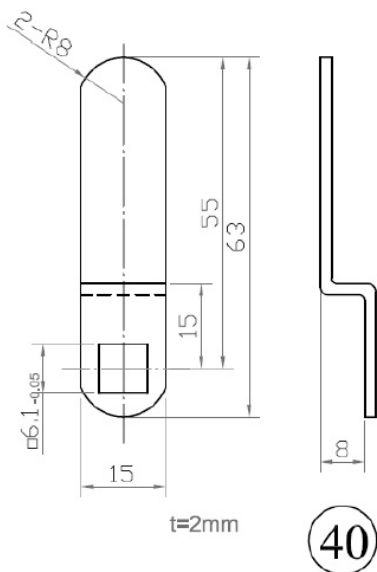

PRODUCT SHEET

Description:

Cam No. 40 F/Combi Locks, Cranked 8mm, 55mm C/E, Hole: 6x6mm Fits for Locks M237/238/266/268/300/316/3001 & 3002

Item number:

14.04.280-0

Units	Box	Carton	HS Code	Barcode
Pcs.	100	200	8301600090	
				5704866041096