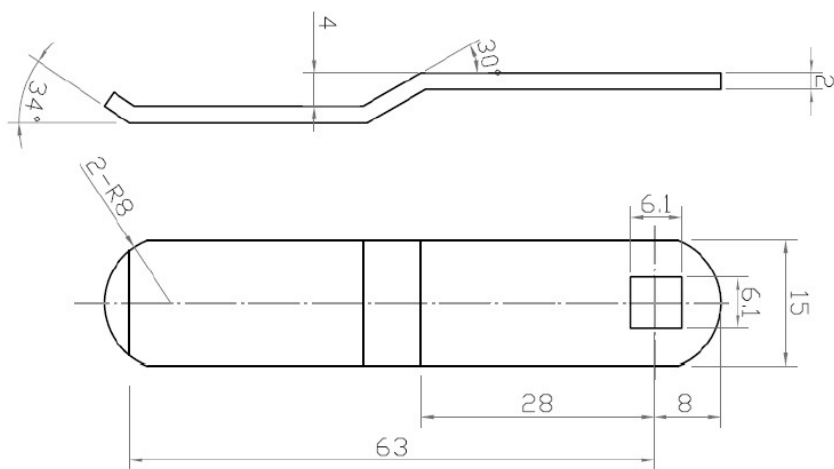

PRODUCT SHEET

Description:

Cam No. 22 F/Combi Locks,Cranked 6,5mm, 63mm C/E ,Hole:6x6mm Fits for Locks
M237/238/266/268/300/316/3001 & 3002

Item number:

14.04.262-0

| Units | Box | Carton | HS Code | Barcode |
|-------|-----|--------|------------|--|
| Pcs. | | | 8301600090 |  |
| | | | | 5704866040914 |