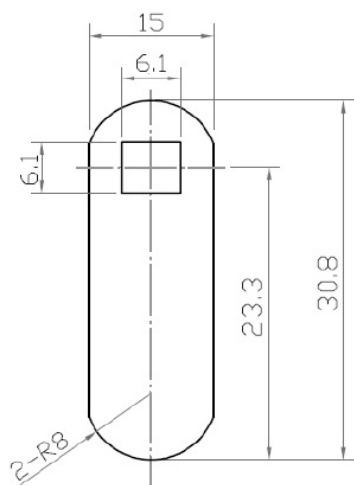

PRODUCT SHEET

Description:

Cam No. 8 F/Combi Locks, Straight 23,3mm C/E. Hole: 6 x 6mm, Fits for Locks
M237/238/266/268/300/316/3001 & 3002

Item number:

14.04.248-5

Units	Box	Carton	HS Code	Barcode
Pcs.	500	5000	8301600090	
				5704866040761