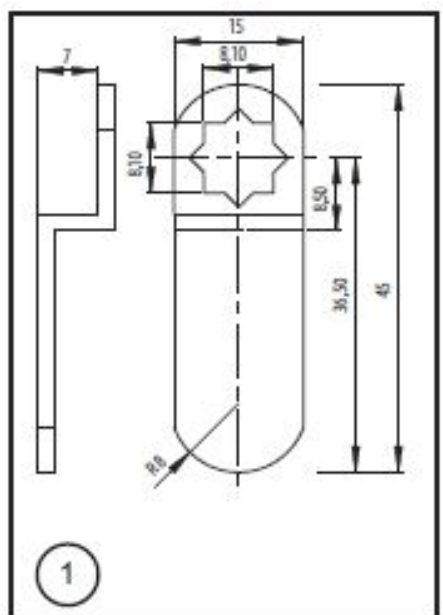

PRODUCT SHEET

Description:

Cam No. 1 For 1900 Series, Cranked 9mm, 36,5mm C/E

Item number:

14.04.241-0

Units	Box	Carton	HS Code	Barcode
Pcs.		200	8301600090	 5704866040679

SISO A/S

Mileparken 11
DK-2740 Skovlunde
Denmark
VAT: DK 24786013