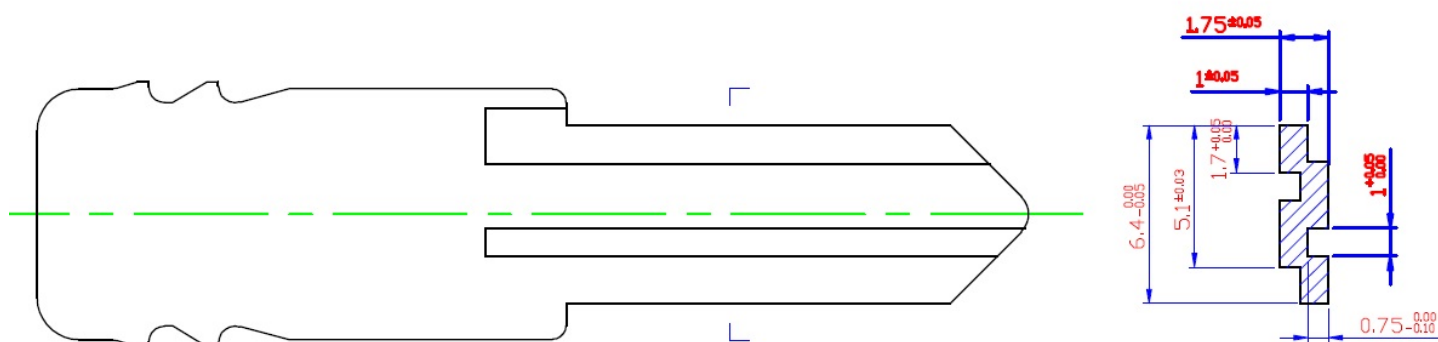

## Description:

Car Key, SISO Logo, Blank, D/E, Circular FO1 Key Way (Old)

## Item number:

14.04.107-0

Units	Box	Carton	HS Code	Barcode
Pcs.	200	2000	8301700000	
				5704866040174