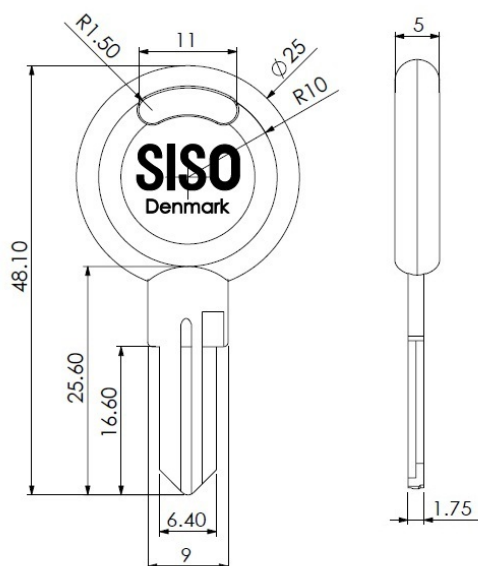

## Description:

Car Key, SISO Logo, Blank, D/E, Circular FN2 Key Way (New)

## Item number:

14.04.106-0

Units	Box	Carton	HS Code	Barcode
Pcs.	200	2000	8301700000	 5704866040167