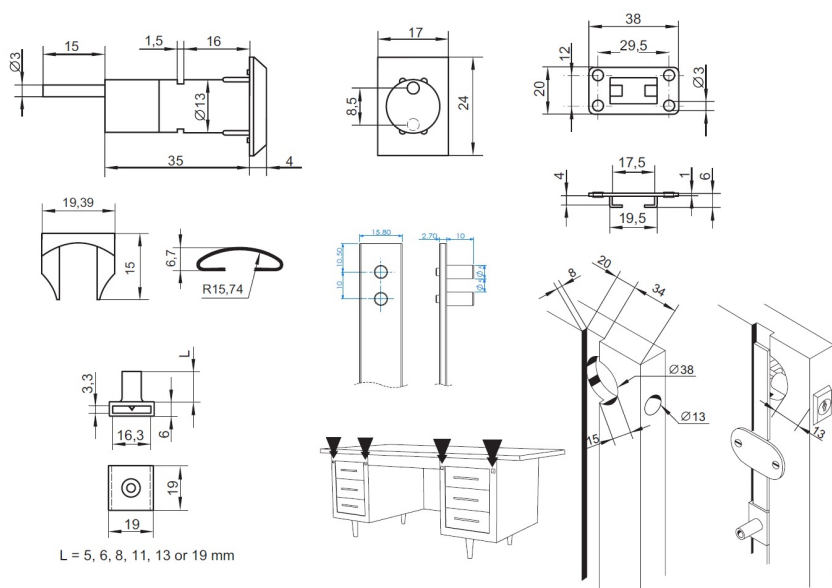

PRODUCT SHEET

Description:

Central Lock 4103/600mm, NPL, 8mm Pegs, HCK SISO, W/Accessories & Bar

Item number:

14.04.034-0

Units	Box	Carton	HS Code	Barcode
Pcs.	24	120	8301300000	
				5704866456654

SISO A/S

Mileparken 11
DK-2740 Skovlunde
Denmark
VAT: DK 24786013