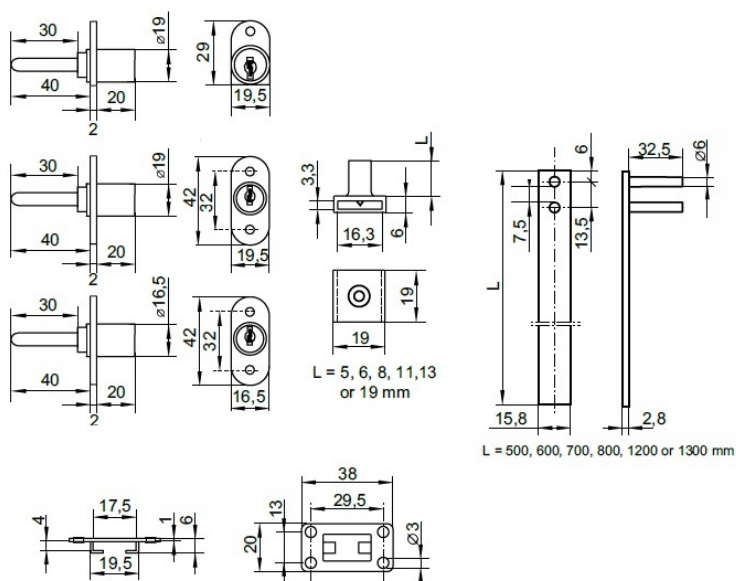

PRODUCT SHEET

Description:

Central Lock 1018/600mm, $\varnothing 16,5 \times 20 \text{mm}$, 40mm Tail, NPL, CK SISO, Complete W/1x600mm Locking Bar, 2xMetal Bar Guides &, 3x13mm Adjustable Pegs

Item number:

14.03.113-0

Units	Box	Carton	HS Code	Barcode
Pcs.	24	120	8301300000	
				5704866034760

SISO A/S

Mileparken 11
DK-2740 Skovlunde
Denmark
VAT: DK 24786013

Phone +45 45 830 900

www.siso.dk
siso@siso.dk

Danske Bank
Nytorv Branch
Copenhagen
SWIFT: DABADKKK

Account no.
4180 3112 112936
IBAN Account
DK7230003112112936