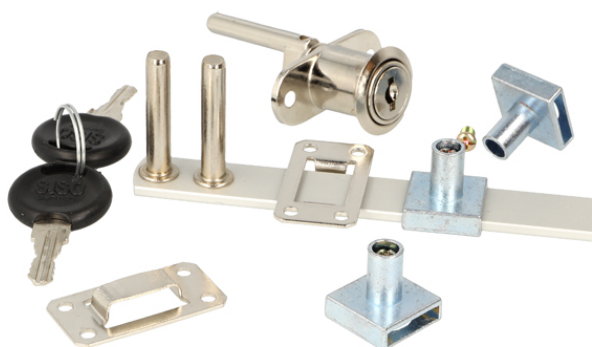

PRODUCT SHEET

Description:

Central Lock 1018/600mm, $\varnothing 16,5 \times 20 \text{mm}$, 40mm Tail, NPL, CK SISO, Complete W/1x600mm Locking Bar, 2xMetal Bar Guides &, 3x13mm Adjustable Pegs

Item number:

14.03.113-0

Units	Box	Carton	HS Code	Barcode
Pcs.	24	120	8301300000	
				5704866034760

SISO A/S

Mileparken 11
DK-2740 Skovlunde
Denmark
VAT: DK 24786013

Phone +45 45 830 900

www.siso.dk
siso@siso.dk

Danske Bank
Nytorv Branch
Copenhagen
SWIFT: DABADKKK

Account no.
4180 3112 112936
IBAN Account
DK7230003112112936