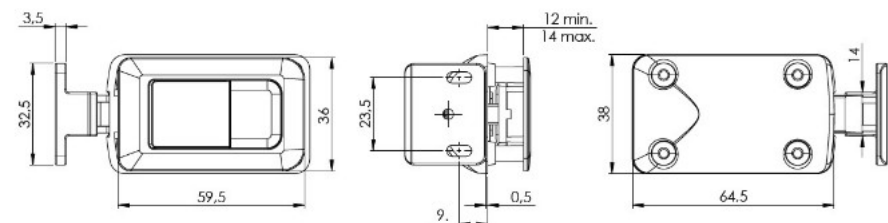

PRODUCT SHEET

Description:

Slam Lock "Wagon", W/Pull Latch, 65x38mm, CPL, 12-14mm, Zamak Handle & Black ABS Body, Incl. Black ABS Striker

Item number:

14.03.090-0

Units	Box	Carton	HS Code	Barcode
Pcs.	10	100	8301300000	
				5704866518390