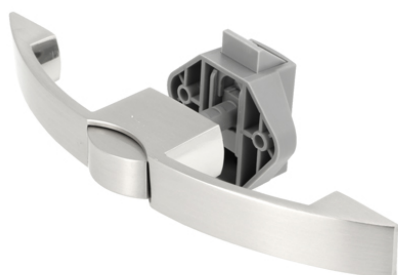

# PRODUCT SHEET

**Description:**

Slam Lock Handle "RV", 14-16mm, cc:128mm,SS-Look,Zamak Hand- le & Grey ABS Housing, Incl. Grey ABS Striker W/Spring, Tension

**Item number:**

14.03.072-0

Units	Box	Carton	HS Code	Barcode
Pcs.	10	100	8301300000	 5704866513012