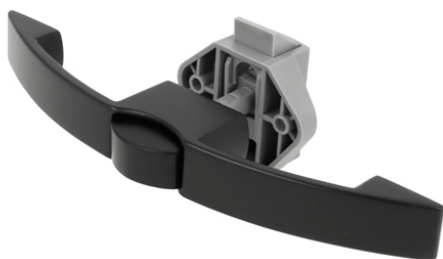

PRODUCT SHEET

Description:

Slam Lock Handle "RV", 14-16mm, cc:128mm, BLK, Zamak Handle & Grey ABS Housing, Incl. Grey ABS Striker W/Spring Tension

Item number:

14.03.071-0

Units	Box	Carton	HS Code	Barcode
Pcs.	10	100	8301300000	
				5704866513005