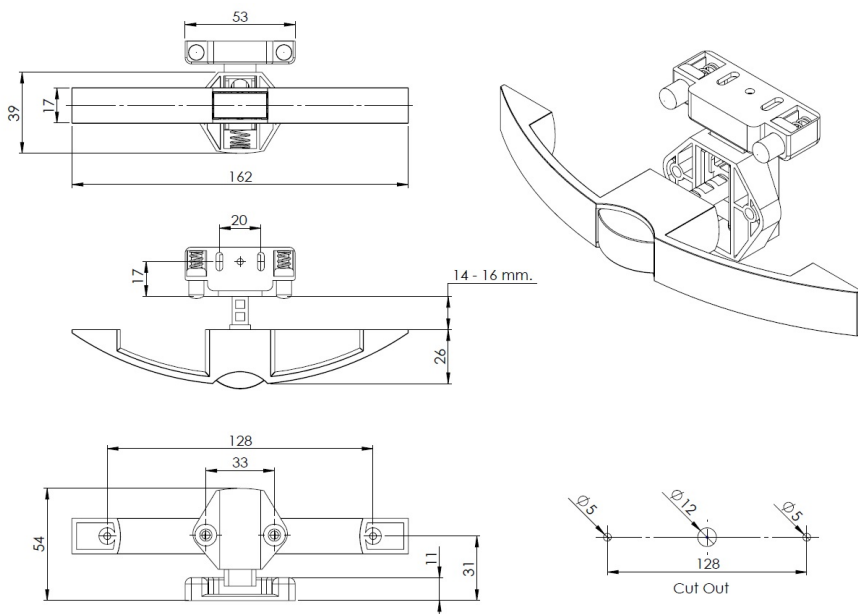

PRODUCT SHEET

Description:

Slam Lock Handle "RV", 14-16mm, cc:128mm, BLK, Zamak Handle & Grey ABS Housing, Incl. Grey ABS Striker W/Spring Tension

Item number:

14.03.071-0

Units	Box	Carton	HS Code	Barcode
Pcs.	10	100	8301300000	
				5704866513005