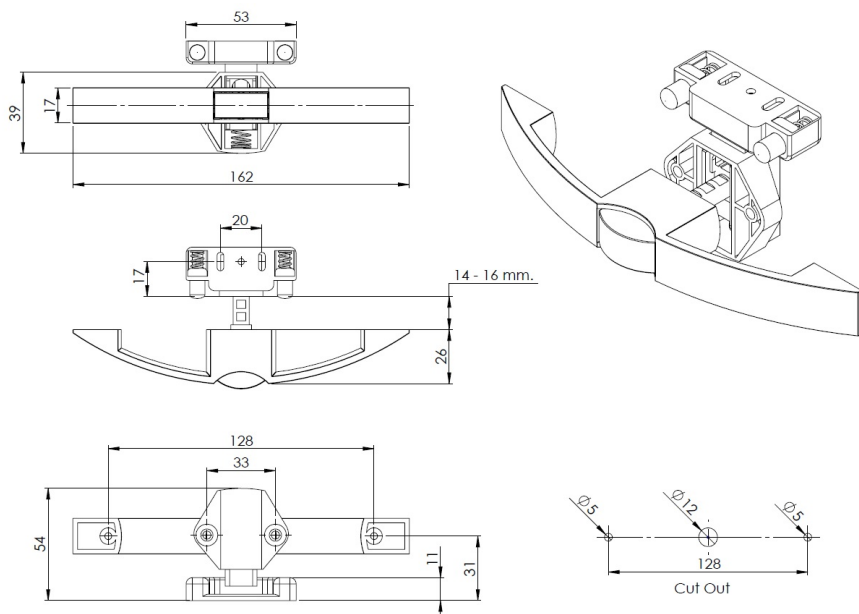

PRODUCT SHEET

Description:

Slam Lock Handle "RV", 14-16mm, cc:128mm,CPL, Zamak Handle & Grey ABS Housing, Incl. Grey ABS Striker W/Spring Tension

Item number:

14.03.070-0

Units	Box	Carton	HS Code	Barcode
Pcs.	10	100	8301300000	
				5704866512992