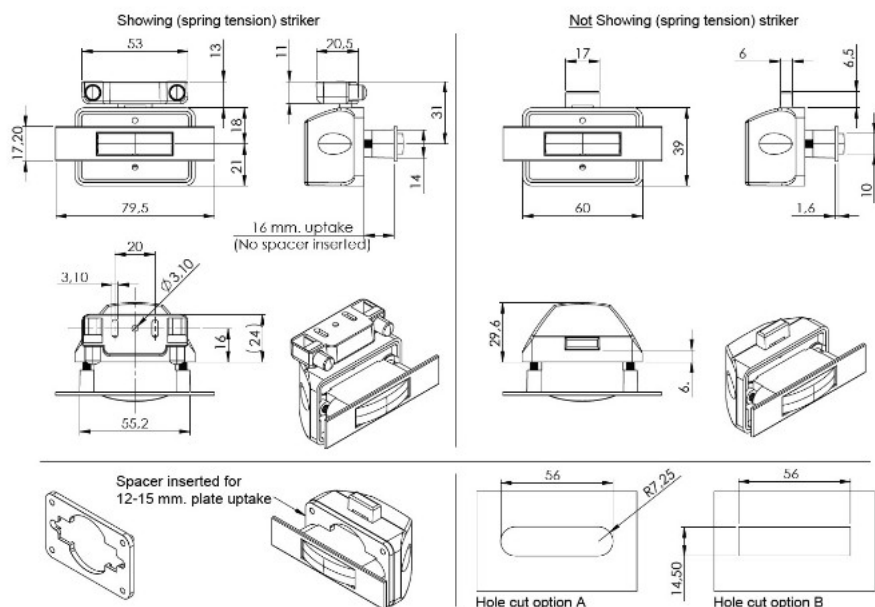

## Description:

Push Lock "RV", F/12-16 mm, SS-Look, "Recta" Zamak Knob & Grey ABS Housing, Incl. Grey ABS Striker W/Spring Tension & 3mm, Panel Reduction Spacer in Grey ABS

## Item number:

14.03.044-0

Units	Box	Carton	HS Code	Barcode
Pcs.	10	100	8301300000	
				5704866517959