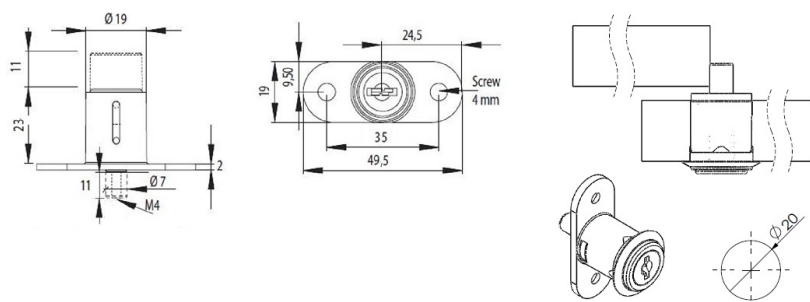

PRODUCT SHEET

Description:

Push Button Lock T-1003, $\varnothing 22 \times 23 \text{ mm}$, NPL, TCK SISO, 2000 KD, Tubular Keys

Item number:

14.03.035-0

Units	Box	Carton	HS Code	Barcode
Pcs.	10	200	8301300000	
				5704866034586