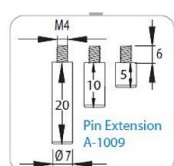

PRODUCT SHEET

Description:

Push Button Lock 1003, $\varnothing 19 \times 23 \text{ mm}$, NPL, CK SISO

Item number:

14.03.030-2

Units	Box	Carton	HS Code	Barcode
Pcs.	12	240	8301300000	
				5704866034517

EXTRA ACCESSORIES