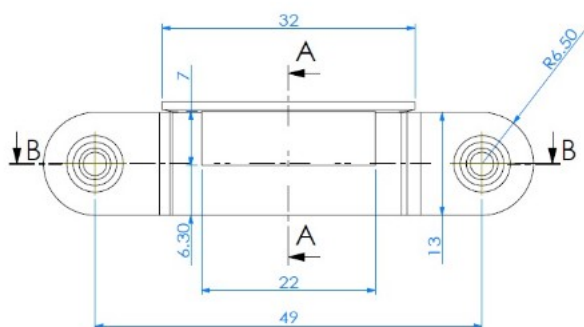

PRODUCT SHEET

Description:

Raised Striking Plate For Lock 855, Steel, Nickel Plated

Item number:

14.01.500-1

Units	Box	Carton	HS Code	Barcode
Pcs.	100	1000	8301600090	
5704866446242				

i A-A

SISO A/S