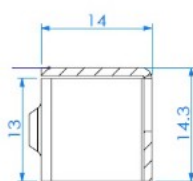

PRODUCT SHEET

Description:

Raised Striking Plate For Lock 855, Steel, Nickel Plated

Item number:

14.01.500-1

Units	Box	Carton	HS Code	Barcode
Pcs.	100	1000	8301600090	
5704866446242				

i A-A

SISO A/S