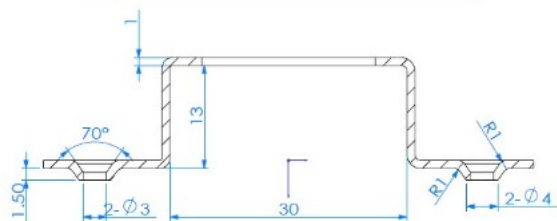

PRODUCT SHEET

Description:

Raised Striking Plate For Lock 855, Steel, Nickel Plated

Item number:

14.01.500-1

Units	Box	Carton	HS Code	Barcode
Pcs.	100	1000	8301600090	
5704866446242				

i A-A

SISO A/S