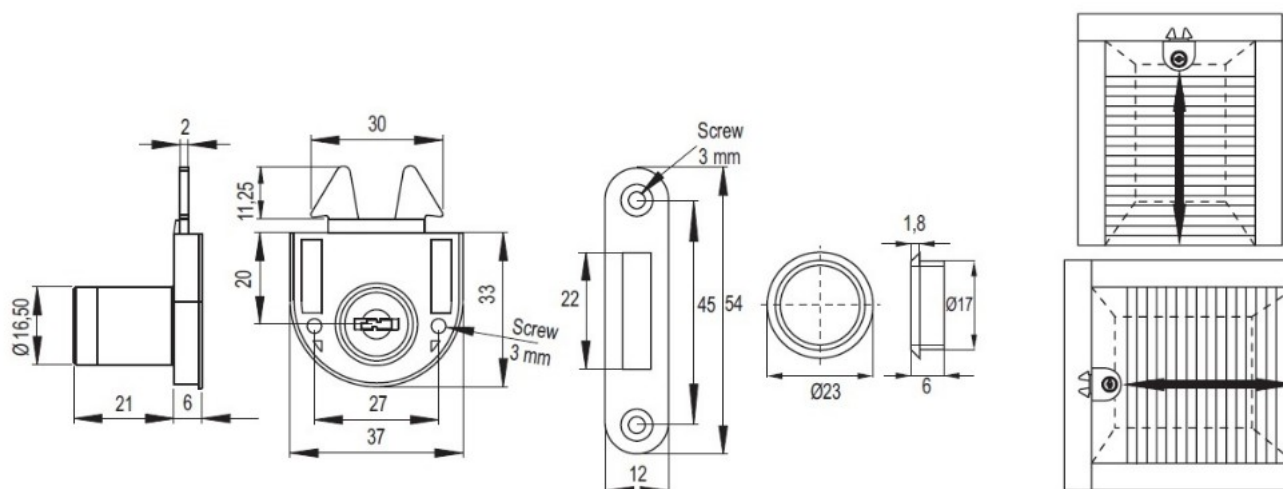

PRODUCT SHEET

Description:

Roll Blind Lock 2159, $\varnothing 16,5 \times 21$ mm, Black PA Case, NPL Cylinder, W/2 SISO C/K - Right Hand

Item number:

14.01.470-1

Units	Box	Carton	HS Code	Barcode
Pcs.	24	240	8301300000	
5704866441230				