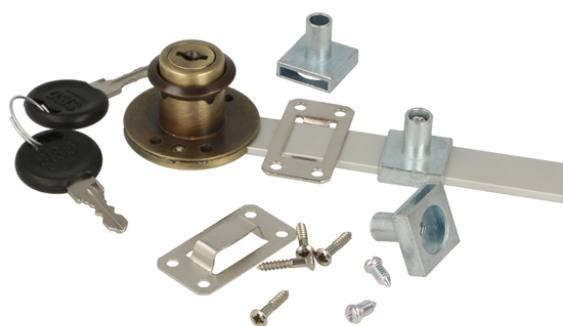

PRODUCT SHEET

Description:

Central Lock 851N/600mm, $\varnothing 19 \times 22$ mm, BRZ, CK SISO, 13mm Pegs W/Screws

Item number:

14.01.328-9

Units	Box	Carton	HS Code	Barcode
Pcs.	24	120	8301300000	
				5704866500678