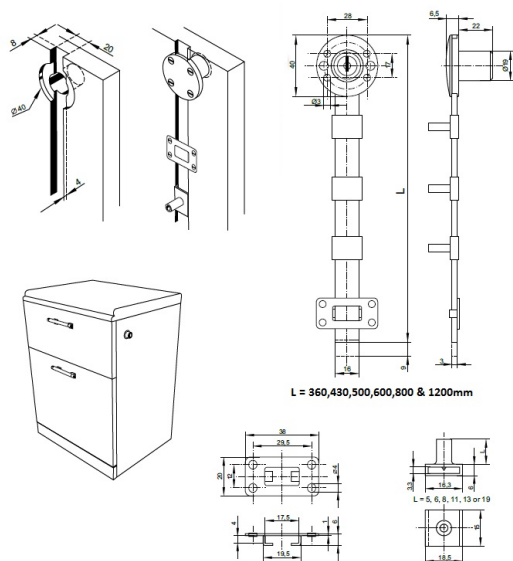

PRODUCT SHEET

Description:

Central Lock 851N/600mm, $\varnothing 19 \times 22$ mm, BRZ, CK SISO, 13mm Pegs W/Screws

Item number:

14.01.328-9

Units	Box	Carton	HS Code	Barcode
Pcs.	24	120	8301300000	
				5704866500678