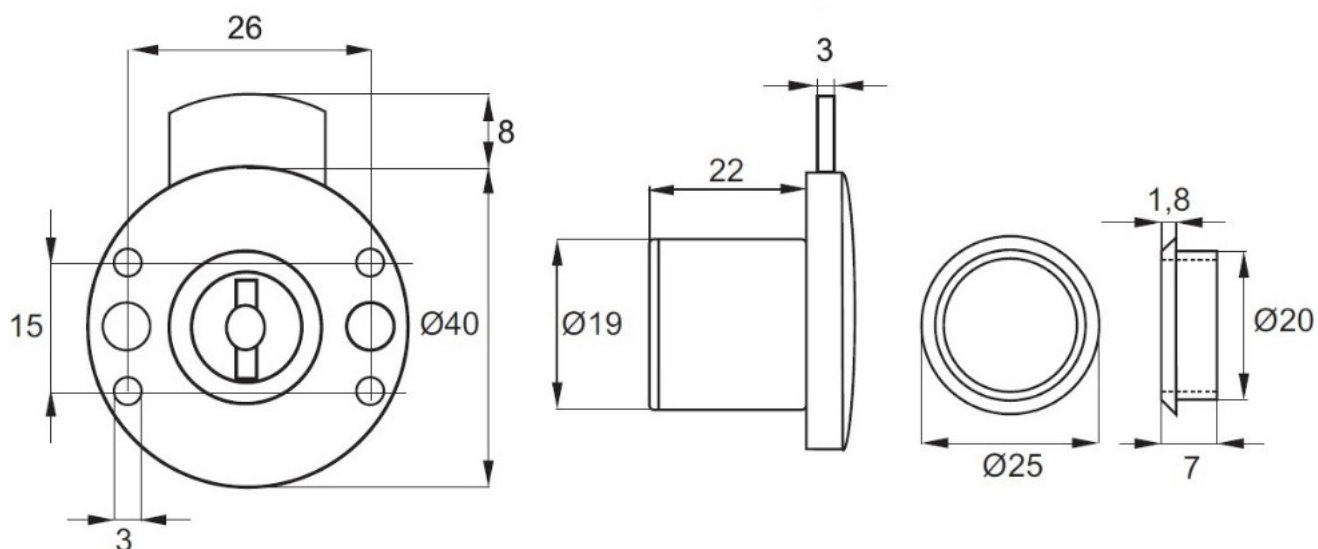

PRODUCT SHEET

Description:

Rim Lock 853N, $\varnothing 19 \times 22$ mm, Drawer, NPL, CK SISO, W/4 NPL Screws

Item number:

14.01.269-0

Units	Box	Carton	HS Code	Barcode
Pcs.	12	240	8301300000	
				5704866033060