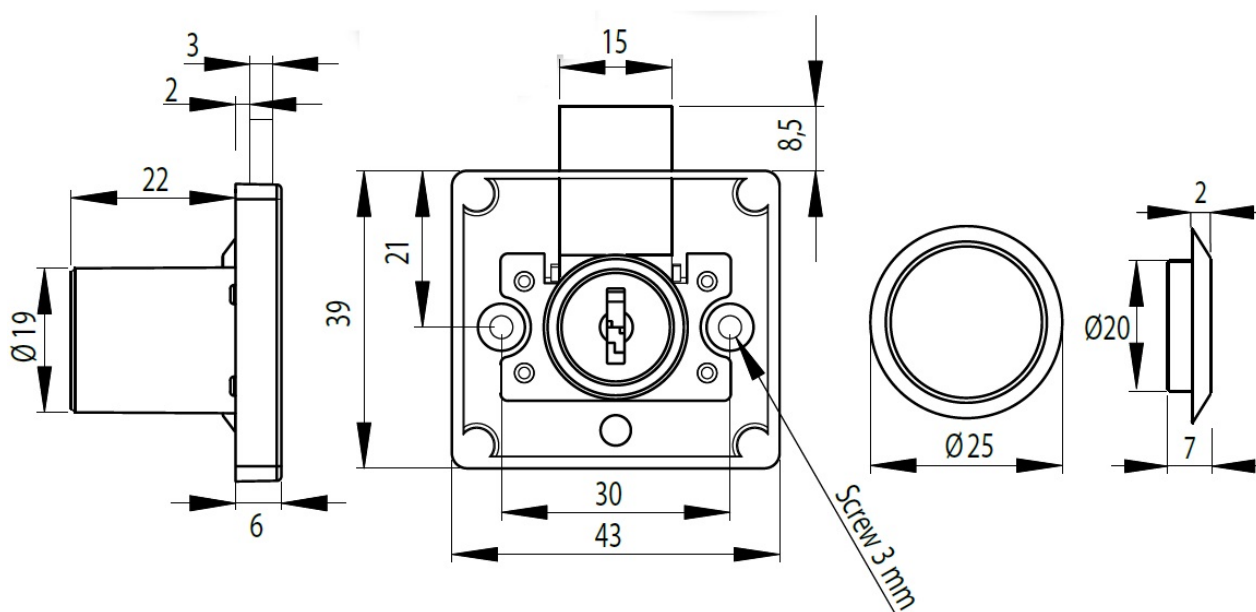

PRODUCT SHEET

Description:

Rim Lock 852, $\varnothing 19 \times 22$ mm (Slim Case), Nickel Plated, CK SISO

Item number:

14.01.100-0

Units	Box	Carton	HS Code	Barcode
Pcs.	12	240	8301300000	
				5704866032865